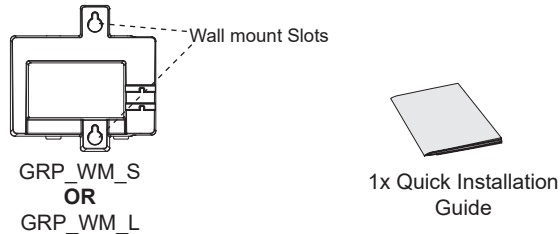

EN OVERVIEW

This guide provides instructions for mounting your GRP261x series phone to the wall. Provided instructions apply to all GRP261x series models and all GRP_WM bracket models. There are two wall mount bracket models:

- GRP_WM_S for GRP2612/P/W and GRP2613
- GRP_WM_L for GRP2614, GRP2615 and GRP2616

Note: The wall mount bracket is sold separately (not included in GRP261x series phone package).

PACKAGE CONTENTS