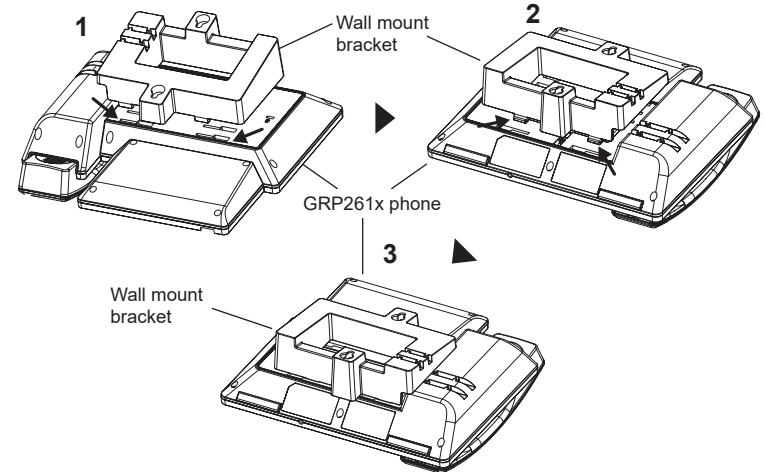

INSTALLING WALL MOUNT BRACKET

1. Put the wall mount's ribs into the unit's groove.
2. Press this position and install the wall mount.
3. The wall mount is installed completely.