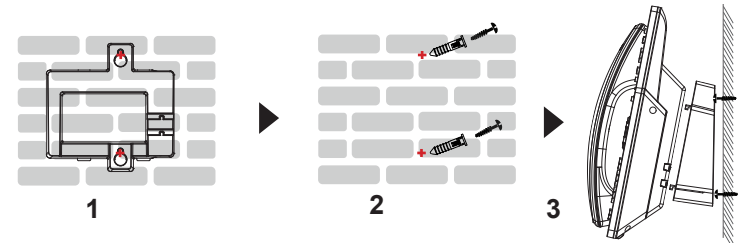

MOUNTING THE PHONE TO THE WALL

1. Use the wall mount bracket to mark two vertical dots using "wall mount slots" on the wall where the phone will be installed.
2. Using a drill, make a hole on each marked dot. Put a plastic anchor and screw (not provided) on each hole. Leave enough space to attach the wall mount bracket to the wall.
3. Mount the GRP261x phone with wall mount bracket attached to the wall using wall mount slots.