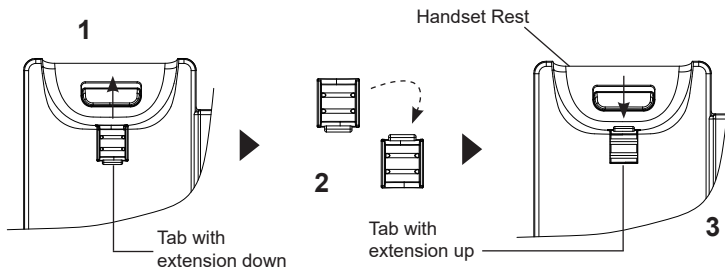

## PACKAGE CONTENTS

**Note:** Screws and anchors required for wall mount installation are not included in this package.

## ADJUSTING HOOKSWITCH TAB

Make sure to adjust the hookswitch tab position up to hold the handset while the phone is mounted on the wall (tab with extension down is recommended for desktop usage).

1. Pull out the tab from the handset cradle.
2. Rotate the tab to extension up.
3. Plug it back into the slot with the extension up.